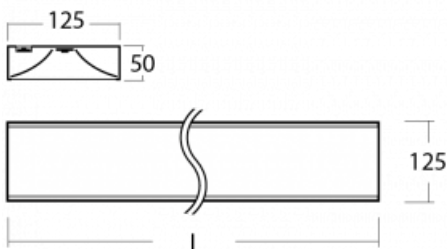

Technical drawing

Type of installation	Surface, Suspended
Light distribution	Direct
Colour of the luminaires	Black
Material	Aluminium
Lifetime	L80/B20 50 000 hours
Warranty	5 years
Description of luminaires	Luminaire surface/suspended

Dimensions	1135 mm × 125 mm × 50 mm
Light source	LED MODUL

Type of optical system	Microprisma
------------------------	-------------

Luminous flux*	2700 lm
----------------	---------

Colour Temperature	3000 K warm white
--------------------	-------------------