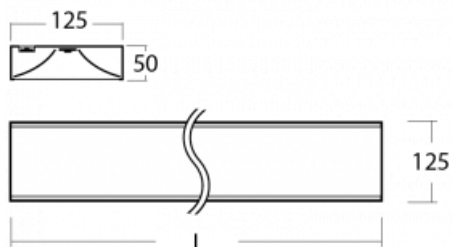

Technical drawing

| | |
|---------------------------|-----------------------------|
| Type of installation | Surface, Suspended |
| Light distribution | Direct |
| Colour of the luminaires | Silver |
| Material | Aluminium |
| Lifetime | L80/B20 50 000 hours |
| Warranty | 60 months |
| Description of luminaires | Luminaire surface/suspended |
| Dimensions | 1135 mm × 125 mm × 50 mm |
| Weight | 3.4 kg |
| Light source | LED MODUL |