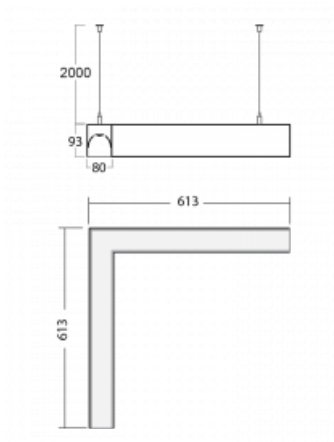

# Lina80-S

11S-521K-20GHE/840, S

EPD®

Lina80-S luminaires are available in recessed, surface, suspended or wall mounted versions, including the illuminated corner segments. Lina80-S system luminaire can be used to create different shapes or long lines, with special joints that prevent any light to shine through, creating thus a seamless visual effect, suitable for small offices as well as big halls.

## Technical drawing

Type of installation	Suspended
Light distribution	Direct-indirect
Luminaire shape	Corner
Colour of the luminaires	Silver
Material	Aluminium
Lifetime	L90/B50 50 000 hours
Warranty	60 months
Description of luminaires	Luminaire suspended
Dimensions	613 mm × 613 mm × 93 mm
Light source	LED MODUL
Type of optical system	Opal diffuser
Luminous flux	6200 lm ± 10 %
Colour Temperature	4000 K cool white
Luminous efficacy	123 lm/W
MacAdam Light source	2
Colour rendering index	80
UGR max. X=4H Y=8H, ρ=70,50,20	23.7

**00-00352, K**  
 cable 3x0,75 2000mm

**00-00355, K**  
 cable 5x0,75 2000mm

**00-00356, K**  
 cable 5x0,75 4000mm

**00-00358, K**  
 cable 3x0,75 4000mm

**00-00360, K**  
 cable 3x0,75 6000mm

**00-00363, K**  
 cable 5x1,5 2000mm