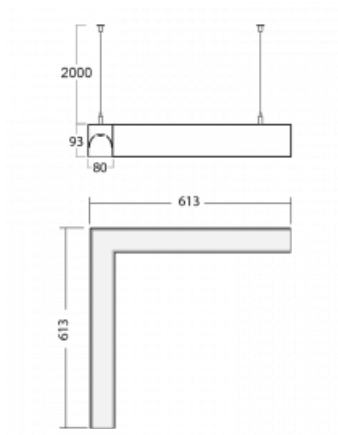

# Lina80-S

11S-521K-20GHE/830, S

EPD®

Lina80-S luminaires are available in recessed, surface, suspended or wall mounted versions, including the illuminated corner segments. Lina80-S system luminaire can be used to create different shapes or long lines, with special joints that prevent any light to shine through, creating thus a seamless visual effect, suitable for small offices as well as big halls.

## Technical drawing

Type of installation	Suspended
Light distribution	Direct-indirect
Luminaire shape	Corner
Colour of the luminaires	Silver
Material	Aluminium
Lifetime	L90/B50 50 000 hours
Warranty	60 months
Description of luminaires	Luminaire suspended
Dimensions	613 mm × 613 mm × 93 mm
Weight	5.3 kg
Light source	LED MODUL
Type of optical system	Opal diffuser
Luminous flux	5870 lm ± 10 %
Colour Temperature	3000 K warm white
Luminous efficacy	116 lm/W
MacAdam Light source	2
Colour rendering index	80
UGR max. X=4H Y=8H, $\rho=70,50,20$	23.2

**00-00352, K**  
 cable 3x0,75 2000mm

**00-00355, K**  
 cable 5x0,75 2000mm

**00-00356, K**  
 cable 5x0,75 4000mm

**00-00358, K**  
 cable 3x0,75 4000mm

**00-00360, K**  
 cable 3x0,75 6000mm

**00-00363, K**  
 cable 5x1,5 2000mm