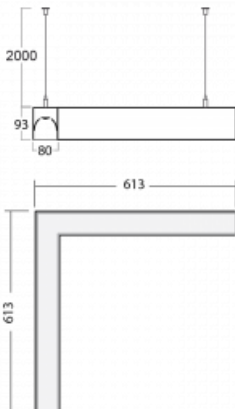

Luminaire

Lina80-S

11S-521K-20GGE/840, W

EPD®

Lina80-S luminaires are available in recessed, surface, suspended or wall mounted versions, including the illuminated corner segments. Lina80-S system luminaire can be used to create different shapes or long lines, with special joints that prevent any light to shine through, creating thus a seamless visual effect, suitable for small offices as well as big halls.

Technical drawing

| | |
|-----------------------------------|-------------------------|
| Type of installation | Suspended |
| Light distribution | Direct-indirect |
| Luminaire shape | Corner |
| Colour of the luminaires | White |
| Material | Aluminium |
| Lifetime | L90/B50 50 000 hours |
| Warranty | 5 years |
| Description of luminaires | Luminaire suspended |
| Dimensions | 613 mm × 613 mm × 93 mm |
| Light source | LED MODUL |
| Type of optical system | Opal diffuser |
| Luminous flux* | 4690 lm |
| Colour Temperature | 4000 K cool white |
| Luminous efficacy | 130 lm/W |
| MacAdam Light source | 2 |
| Colour rendering index | 80 |
| UGR max. X=4H Y=8H, ρ=70,50,20 | 22.7 |

00-00355, K
 cable 5x0,75 2000mm

00-00356, K
 cable 5x0,75 4000mm

00-00358, K
 cable 3x0,75 4000mm

00-00360, K
 cable 3x0,75 6000mm

00-00363, K
 cable 5x1,5 2000mm

00-00364, K
 cable 5x1,5 4000mm

00-00365, K
 cable 5x1,5 6000mm