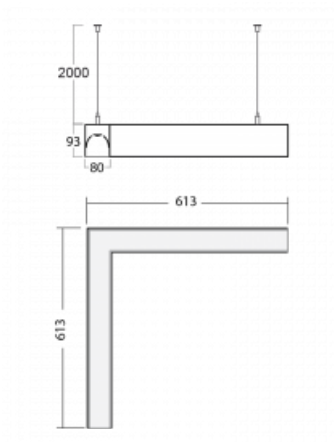

# Lina80-S

11S-521K-20GGE/840, S

**EPD<sup>®</sup>**

Lina80-S luminaires are available in recessed, surface, suspended or wall mounted versions, including the illuminated corner segments. Lina80-S system luminaire can be used to create different shapes or long lines, with special joints that prevent any light to shine through, creating thus a seamless visual effect, suitable for small offices as well as big halls.

**Technical drawing**

Type of installation	Suspended
Light distribution	Direct-indirect
Luminaire shape	Corner
Colour of the luminaires	Silver
Material	Aluminium
Lifetime	L90/B50 50 000 hours
Warranty	60 months
Description of luminaires	Luminaire suspended
Dimensions	613 mm × 613 mm × 93 mm
Light source	LED MODUL
Type of optical system	Opal diffuser
Luminous flux	4690 lm ± 10 %
Colour Temperature	4000 K cool white
Luminous efficacy	130 lm/W
MacAdam Light source	2
Colour rendering index	80
UGR max. X=4H Y=8H, ρ=70,50,20	22.7

**00-00352, K**  
 cable 3x0,75 2000mm

**00-00355, K**  
 cable 5x0,75 2000mm

**00-00356, K**  
 cable 5x0,75 4000mm

**00-00358, K**  
 cable 3x0,75 4000mm

**00-00360, K**  
 cable 3x0,75 6000mm

**00-00363, K**  
 cable 5x1,5 2000mm