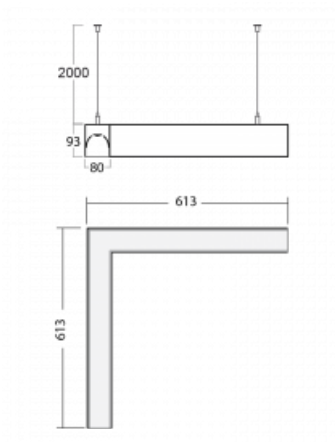

Luminaire

Lina80-S

11S-521K-20GGE/830, B

EPD®

Lina80-S luminaires are available in recessed, surface, suspended or wall mounted versions, including the illuminated corner segments. Lina80-S system luminaire can be used to create different shapes or long lines, with special joints that prevent any light to shine through, creating thus a seamless visual effect, suitable for small offices as well as big halls.

Technical drawing

| | |
|--|-------------------------|
| Type of installation | Suspended |
| Light distribution | Direct-indirect |
| Luminaire shape | Corner |
| Colour of the luminaires | Black |
| Material | Aluminium |
| Lifetime | L90/B50 50 000 hours |
| Warranty | 60 months |
| Description of luminaires | Luminaire suspended |
| Dimensions | 613 mm × 613 mm × 93 mm |
| Weight | 4 kg |
| Light source | LED MODUL |
| Type of optical system | Opal diffuser |
| Luminous flux | 4440 lm ± 10 % |
| Colour Temperature | 3000 K warm white |
| Luminous efficacy | 123 lm/W |
| MacAdam Light source | 2 |
| Colour rendering index | 80 |
| UGR max. X=4H Y=8H, $\rho=70,50,20$ | 22.2 |

Photos

Accessories

00-00200, N
 straight connector

00-00300, N
 wire suspension
 2000mm

00-00301, N
 wire suspension
 4000mm

00-00302, N
 wire suspension
 6000mm

00-00352, K
 cable 3x0,75 2000mm

00-00355, K
 cable 5x0,75 2000mm

00-00356, K
 cable 5x0,75 4000mm

00-00358, K
 cable 3x0,75 4000mm

00-00360, K
 cable 3x0,75 6000mm

00-00363, K
 cable 5x1,5 2000mm

00-00364, K
 cable 5x1,5 4000mm

00-00365, K
 cable 5x1,5 6000mm

00-00370, B
 ceiling cup 80x80x32mm