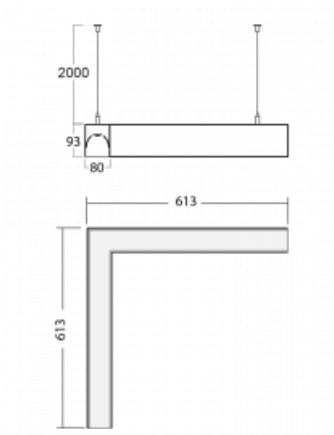

# Lina80-S

11S-521K-20GGD/840, S

EPD®

Lina80-S luminaires are available in recessed, surface, suspended or wall mounted versions, including the illuminated corner segments. Lina80-S system luminaire can be used to create different shapes or long lines, with special joints that prevent any light to shine through, creating thus a seamless visual effect, suitable for small offices as well as big halls.

## Technical drawing

Type of installation	Suspended
Light distribution	Direct-indirect
Luminaire shape	Corner
Colour of the luminaires	Silver
Material	Aluminium
Lifetime	L90/B50 50 000 hours
Warranty	5 years
Description of luminaires	Luminaire suspended
Dimensions	613 mm × 613 mm × 93 mm
Weight	5.6 kg
Light source	LED MODUL
Type of optical system	Opal diffuser
Luminous flux*	4690 lm
Colour Temperature	4000 K cool white
Luminous efficacy	130 lm/W
MacAdam Light source	2
Colour rendering index	80
UGR max. X=4H Y=8H, $\rho=70,50,20$	22.7

**00-00355, K**  
 cable 5x0,75 2000mm

**00-00356, K**  
 cable 5x0,75 4000mm

**00-00363, K**  
 cable 5x1,5 2000mm

**00-00364, K**  
 cable 5x1,5 4000mm

**00-00365, K**  
 cable 5x1,5 6000mm

**00-00366, K**  
 cable 7x0,75 2000mm