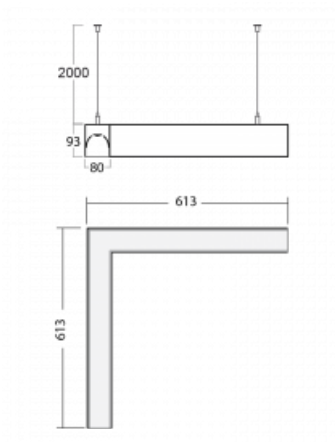

# Lina80-S

11S-521K-20GGD/840, S

EPD®

Lina80-S luminaires are available in recessed, surface, suspended or wall mounted versions, including the illuminated corner segments. Lina80-S system luminaire can be used to create different shapes or long lines, with special joints that prevent any light to shine through, creating thus a seamless visual effect, suitable for small offices as well as big halls.

## Technical drawing

Type of installation	Suspended
Light distribution	Direct-indirect
Luminaire shape	Corner
Colour of the luminaires	Silver
Material	Aluminium
Lifetime	L90/B50 50 000 hours
Warranty	5 years
Description of luminaires	Luminaire suspended
Dimensions	613 mm × 613 mm × 93 mm
Weight	5.6 kg
Light source	LED MODUL
Type of optical system	Opal diffuser
Luminous flux	4690 lm ± 10 %
Colour Temperature	4000 K cool white
Luminous efficacy	130 lm/W
MacAdam Light source	2
Colour rendering index	80
UGR max. X=4H Y=8H, $\rho=70,50,20$	22.7

**00-00355, K**  
 cable 5x0,75 2000mm

**00-00356, K**  
 cable 5x0,75 4000mm

**00-00363, K**  
 cable 5x1,5 2000mm

**00-00364, K**  
 cable 5x1,5 4000mm

**00-00365, K**  
 cable 5x1,5 6000mm

**00-00366, K**  
 cable 7x0,75 2000mm