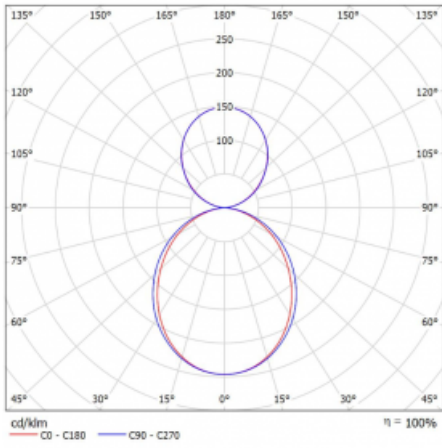

Curve

Luminaire power input 36 W ± 10 %

Connection of the luminaires DALI dimmable

Electrical voltage 220-240V

Frequency 50/60Hz

⊕ CE IP 40