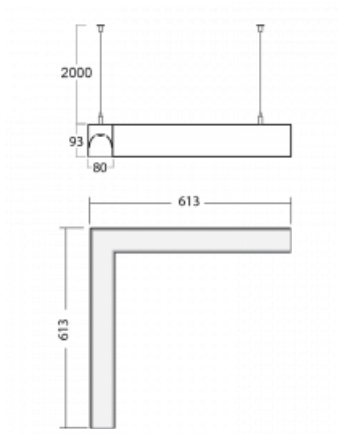

# Lina80-S

11S-521K-20GGD/830, S

EPD®

Lina80-S luminaires are available in recessed, surface, suspended or wall mounted versions, including the illuminated corner segments. Lina80-S system luminaire can be used to create different shapes or long lines, with special joints that prevent any light to shine through, creating thus a seamless visual effect, suitable for small offices as well as big halls.

## Technical drawing

Type of installation	Suspended
Light distribution	Direct-indirect
Luminaire shape	Corner
Colour of the luminaires	Silver
Material	Aluminium
Lifetime	L90/B50 50 000 hours
Warranty	60 months
Description of luminaires	Luminaire suspended
Dimensions	613 mm × 613 mm × 93 mm
Weight	5.2 kg
Light source	LED MODUL
Type of optical system	Opal diffuser
Luminous flux	4440 lm ± 10 %
Colour Temperature	3000 K warm white
Luminous efficacy	123 lm/W
MacAdam Light source	2
Colour rendering index	80
UGR max. X=4H Y=8H, $\rho=70,50,20$	22.2

**00-00355, K**  
 cable 5x0,75 2000mm

**00-00356, K**  
 cable 5x0,75 4000mm

**00-00363, K**  
 cable 5x1,5 2000mm

**00-00364, K**  
 cable 5x1,5 4000mm

**00-00365, K**  
 cable 5x1,5 6000mm

**00-00366, K**  
 cable 7x0,75 2000mm