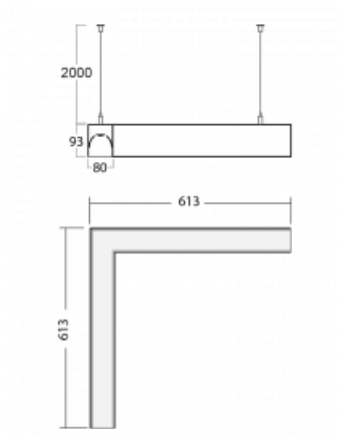

# Lina80-S

11S-521K-20GEE/840, W

EPD®

Lina80-S luminaires are available in recessed, surface, suspended or wall mounted versions, including the illuminated corner segments. Lina80-S system luminaire can be used to create different shapes or long lines, with special joints that prevent any light to shine through, creating thus a seamless visual effect, suitable for small offices as well as big halls.

## Technical drawing

Type of installation	Suspended
Light distribution	Direct-indirect
Luminaire shape	Corner
Colour of the luminaires	White
Material	Aluminium
Lifetime	L90/B50 50 000 hours
Warranty	60 months
Description of luminaires	Luminaire suspended
Dimensions	613 mm × 613 mm × 93 mm
Light source	LED MODUL
Type of optical system	Opal diffuser
Luminous flux	3050 lm ± 10 %
Colour Temperature	4000 K cool white
Luminous efficacy	139 lm/W
MacAdam Light source	2
Colour rendering index	80
UGR max. X=4H Y=8H, ρ=70,50,20	21.2

**00-00352, K**  
 cable 3x0,75 2000mm

**00-00355, K**  
 cable 5x0,75 2000mm

**00-00356, K**  
 cable 5x0,75 4000mm

**00-00358, K**  
 cable 3x0,75 4000mm

**00-00360, K**  
 cable 3x0,75 6000mm

**00-00363, K**  
 cable 5x1,5 2000mm