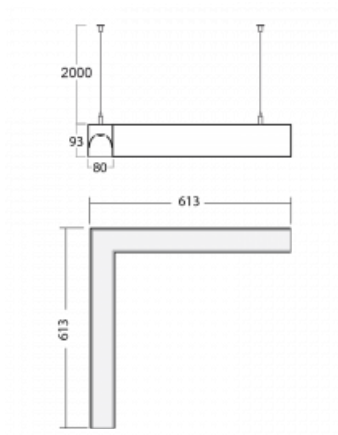

# Lina80-S

11S-521K-20GEE/840, B

EPD®

Lina80-S luminaires are available in recessed, surface, suspended or wall mounted versions, including the illuminated corner segments. Lina80-S system luminaire can be used to create different shapes or long lines, with special joints that prevent any light to shine through, creating thus a seamless visual effect, suitable for small offices as well as big halls.

## Technical drawing

Type of installation	Suspended
Light distribution	Direct-indirect
Luminaire shape	Corner
Colour of the luminaires	Black
Material	Aluminium
Lifetime	L90/B50 50 000 hours
Warranty	5 years
Description of luminaires	Luminaire suspended
Dimensions	613 mm × 613 mm × 93 mm
Weight	5.2 kg
Light source	LED MODUL
Type of optical system	Opal diffuser
Luminous flux*	3050 lm
Colour Temperature	4000 K cool white
Luminous efficacy	139 lm/W
MacAdam Light source	2
Colour rendering index	80
UGR max. X=4H Y=8H, $\rho=70,50,20$	21.2

**00-00352, K**  
 cable 3x0,75 2000mm

**00-00355, K**  
 cable 5x0,75 2000mm

**00-00356, K**  
 cable 5x0,75 4000mm

**00-00358, K**  
 cable 3x0,75 4000mm

**00-00360, K**  
 cable 3x0,75 6000mm

**00-00363, K**  
 cable 5x1,5 2000mm