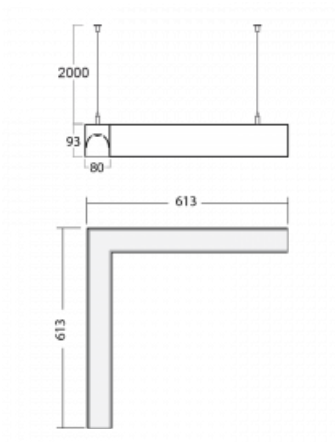

Dimensions	613 mm × 613 mm × 93 mm
Weight	5.5 kg
Light source	LED MODUL

Type of optical system	Opal diffuser
Luminous flux*	3050 lm
Colour Temperature	4000 K cool white
Luminous efficacy	139 lm/W
MacAdam Light source	2
Colour rendering index	80
UGR max. X=4H Y=8H, $\rho=70,50,20$	21.2

# Lina80-S

11S-521K-20GED/840, W

**EPD**<sup>®</sup>

Lina80-S luminaires are available in recessed, surface, suspended or wall mounted versions, including the illuminated corner segments. Lina80-S system luminaire can be used to create different shapes or long lines, with special joints that prevent any light to shine through, creating thus a seamless visual effect, suitable for small offices as well as big halls.

## Technical drawing

**00-00355, K**  
 cable 5x0,75 2000mm

**00-00356, K**  
 cable 5x0,75 4000mm

**00-00363, K**  
 cable 5x1,5 2000mm

**00-00364, K**  
 cable 5x1,5 4000mm

**00-00365, K**  
 cable 5x1,5 6000mm

**00-00366, K**  
 cable 7x0,75 2000mm