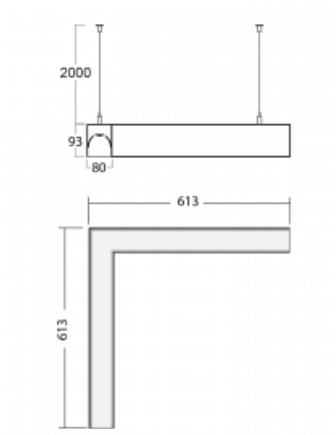

# Lina80-S

11S-521K-20GED/840, W

EPD®

Lina80-S luminaires are available in recessed, surface, suspended or wall mounted versions, including the illuminated corner segments. Lina80-S system luminaire can be used to create different shapes or long lines, with special joints that prevent any light to shine through, creating thus a seamless visual effect, suitable for small offices as well as big halls.

## Technical drawing

Type of installation	Suspended
Light distribution	Direct-indirect
Luminaire shape	Corner
Colour of the luminaires	White
Material	Aluminium
Lifetime	L90/B50 50 000 hours
Warranty	60 months
Description of luminaires	Luminaire suspended
Dimensions	613 mm × 613 mm × 93 mm
Weight	5.5 kg
Light source	LED MODUL
Type of optical system	Opal diffuser
Luminous flux	3050 lm ± 10 %
Colour Temperature	4000 K cool white
Luminous efficacy	139 lm/W
MacAdam Light source	2
Colour rendering index	80
UGR max. X=4H Y=8H, $\rho=70,50,20$	21.2

**00-00355, K**  
 cable 5x0,75 2000mm

**00-00356, K**  
 cable 5x0,75 4000mm

**00-00363, K**  
 cable 5x1,5 2000mm

**00-00364, K**  
 cable 5x1,5 4000mm

**00-00365, K**  
 cable 5x1,5 6000mm

**00-00366, K**  
 cable 7x0,75 2000mm