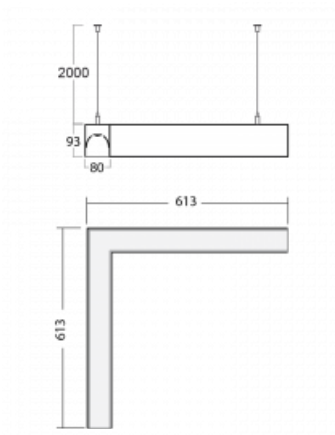

# Lina80-S

11S-521I-20GHE/830, W

EPD®

Lina80-S luminaires are available in recessed, surface, suspended or wall mounted versions, including the illuminated corner segments. Lina80-S system luminaire can be used to create different shapes or long lines, with special joints that prevent any light to shine through, creating thus a seamless visual effect, suitable for small offices as well as big halls.

## Technical drawing

Type of installation	Suspended
Light distribution	Direct-indirect
Luminaire shape	Corner
Colour of the luminaires	White
Material	Aluminium
Lifetime	L90/B50 50 000 hours
Warranty	5 years
Description of luminaires	Luminaire suspended
Dimensions	613 mm × 613 mm × 93 mm
Weight	5.2 kg
Light source	LED MODUL
Type of optical system	Microprisma
Luminous flux*	5250 lm
Colour Temperature	3000 K warm white
Luminous efficacy	102 lm/W
MacAdam Light source	2
Colour rendering index	80
UGR max. X=4H Y=8H, $\rho=70,50,20$	18.7

**00-00352, K**  
cable 3x0,75 2000mm

**00-00355, K**  
cable 5x0,75 2000mm

**00-00356, K**  
cable 5x0,75 4000mm

**00-00358, K**  
cable 3x0,75 4000mm

**00-00360, K**  
cable 3x0,75 6000mm

**00-00363, K**  
cable 5x1,5 2000mm