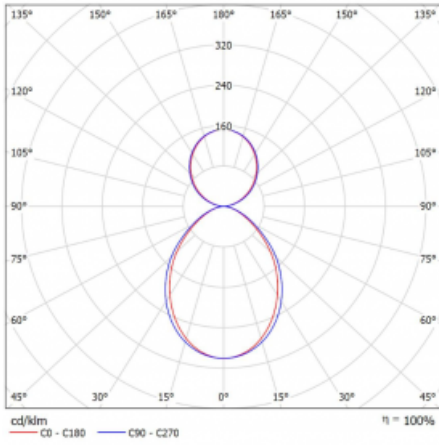

Curve

Luminaire power input* 51.6 W

Connection of the luminaires ON/OFF

Electrical voltage 220-240V

Frequency 50/60Hz

⊕ CE IP 40

*±10 %