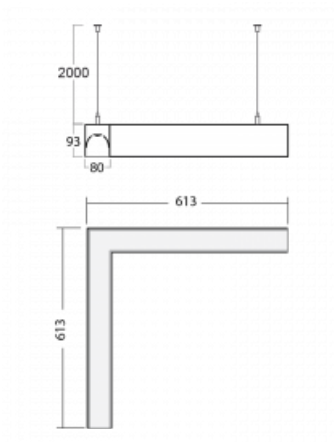

# Lina80-S

11S-521I-20GHE/830, B

EPD®

Lina80-S luminaires are available in recessed, surface, suspended or wall mounted versions, including the illuminated corner segments. Lina80-S system luminaire can be used to create different shapes or long lines, with special joints that prevent any light to shine through, creating thus a seamless visual effect, suitable for small offices as well as big halls.

## Technical drawing

Type of installation	Suspended
Light distribution	Direct-indirect
Luminaire shape	Corner
Colour of the luminaires	Black
Material	Aluminium
Lifetime	L90/B50 50 000 hours
Warranty	5 years
Description of luminaires	Luminaire suspended
Dimensions	613 mm × 613 mm × 93 mm
Weight	5.2 kg
Light source	LED MODUL
Type of optical system	Microprisma
Luminous flux*	5250 lm
Colour Temperature	3000 K warm white
Luminous efficacy	102 lm/W
MacAdam Light source	2
Colour rendering index	80
UGR max. X=4H Y=8H, $\rho=70,50,20$	18.7

**00-00352, K**  
 cable 3x0,75 2000mm

**00-00355, K**  
 cable 5x0,75 2000mm

**00-00356, K**  
 cable 5x0,75 4000mm

**00-00358, K**  
 cable 3x0,75 4000mm

**00-00360, K**  
 cable 3x0,75 6000mm

**00-00363, K**  
 cable 5x1,5 2000mm