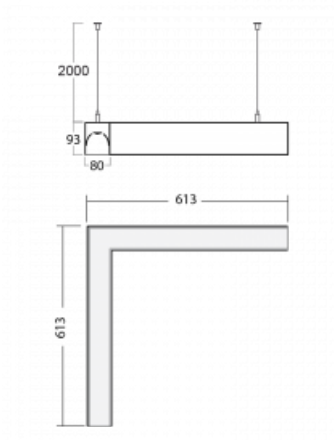

# Lina80-S

11S-521I-20GHD/840, S

EPD®

Lina80-S luminaires are available in recessed, surface, suspended or wall mounted versions, including the illuminated corner segments. Lina80-S system luminaire can be used to create different shapes or long lines, with special joints that prevent any light to shine through, creating thus a seamless visual effect, suitable for small offices as well as big halls.

## Technical drawing

Type of installation	Suspended
Light distribution	Direct-indirect
Luminaire shape	Corner
Colour of the luminaires	Silver
Material	Aluminium
Lifetime	L90/B50 50 000 hours
Warranty	60 months
Description of luminaires	Luminaire suspended
Dimensions	613 mm × 613 mm × 93 mm
Light source	LED MODUL
Type of optical system	Microprisma
Luminous flux	5510 lm ± 10 %
Colour Temperature	4000 K cool white
Luminous efficacy	107 lm/W
MacAdam Light source	2
Colour rendering index	80
UGR max. X=4H Y=8H, ρ=70,50,20	18.8

**00-00355, K**  
 cable 5x0,75 2000mm

**00-00356, K**  
 cable 5x0,75 4000mm

**00-00363, K**  
 cable 5x1,5 2000mm

**00-00364, K**  
 cable 5x1,5 4000mm

**00-00365, K**  
 cable 5x1,5 6000mm

**00-00366, K**  
 cable 7x0,75 2000mm