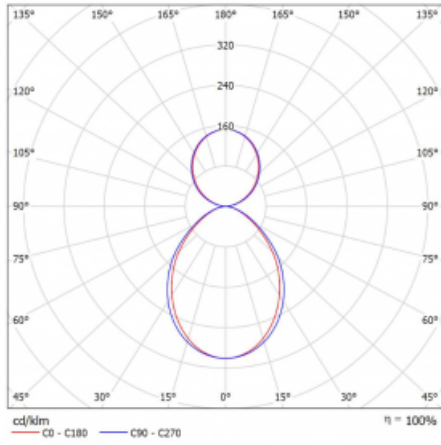

Curve

Luminaire power input 51.6 W ± 10 %

Connection of the luminaires DALI dimmable

Electrical voltage 220-240V

Frequency 50/60Hz

⊕ CE IP 40