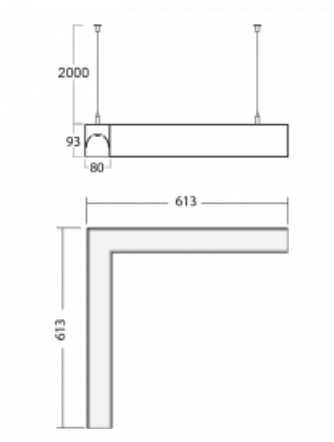

Technical drawing

Type of optical system	Microprisma
Luminous flux*	5510 lm
Colour Temperature	4000 K cool white
Luminous efficacy	107 lm/W
MacAdam Light source	2
Colour rendering index	80
UGR max. X=4H Y=8H, ρ=70,50,20	18.8