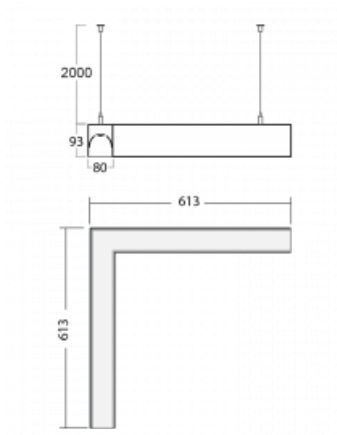

# Lina80-S

11S-521I-20GHD/830, S

EPD®

Lina80-S luminaires are available in recessed, surface, suspended or wall mounted versions, including the illuminated corner segments. Lina80-S system luminaire can be used to create different shapes or long lines, with special joints that prevent any light to shine through, creating thus a seamless visual effect, suitable for small offices as well as big halls.

## Technical drawing

Type of installation	Suspended
Light distribution	Direct-indirect
Luminaire shape	Corner
Colour of the luminaires	Silver
Material	Aluminium
Lifetime	L90/B50 50 000 hours
Warranty	60 months
Description of luminaires	Luminaire suspended
Dimensions	613 mm × 613 mm × 93 mm
Light source	LED MODUL
Type of optical system	Microprisma
Luminous flux	5250 lm ± 10 %
Colour Temperature	3000 K warm white
Luminous efficacy	102 lm/W
MacAdam Light source	2
Colour rendering index	80
UGR max. X=4H Y=8H, ρ=70,50,20	18.7

**00-00355, K**  
 cable 5x0,75 2000mm

**00-00356, K**  
 cable 5x0,75 4000mm

**00-00363, K**  
 cable 5x1,5 2000mm

**00-00364, K**  
 cable 5x1,5 4000mm

**00-00365, K**  
 cable 5x1,5 6000mm

**00-00366, K**  
 cable 7x0,75 2000mm