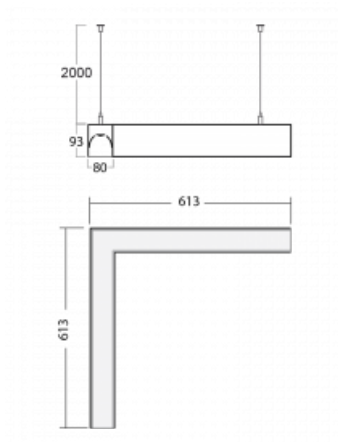

# Lina80-S

11S-521I-20GGE/830, S

EPD®

Lina80-S luminaires are available in recessed, surface, suspended or wall mounted versions, including the illuminated corner segments. Lina80-S system luminaire can be used to create different shapes or long lines, with special joints that prevent any light to shine through, creating thus a seamless visual effect, suitable for small offices as well as big halls.

## Technical drawing

Type of installation	Suspended
Light distribution	Direct-indirect
Luminaire shape	Corner
Colour of the luminaires	Silver
Material	Aluminium
Lifetime	L90/B50 50 000 hours
Warranty	5 years
Description of luminaires	Luminaire suspended
Dimensions	613 mm × 613 mm × 93 mm
Weight	6.5 kg
Light source	LED MODUL
Type of optical system	Microprisma
Luminous flux*	3970 lm
Colour Temperature	3000 K warm white
Luminous efficacy	108 lm/W
MacAdam Light source	2
Colour rendering index	80
UGR max. X=4H Y=8H, $\rho=70,50,20$	17.7

**00-00352, K**  
 cable 3x0,75 2000mm

**00-00355, K**  
 cable 5x0,75 2000mm

**00-00356, K**  
 cable 5x0,75 4000mm

**00-00358, K**  
 cable 3x0,75 4000mm

**00-00360, K**  
 cable 3x0,75 6000mm

**00-00363, K**  
 cable 5x1,5 2000mm