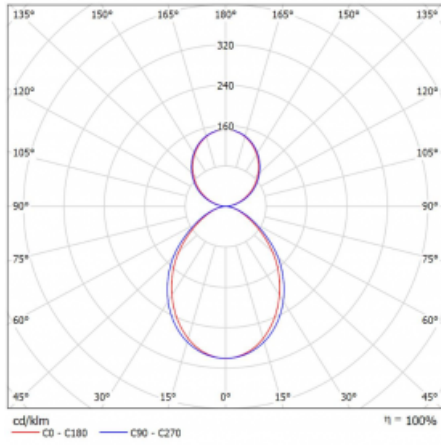

## Technical drawing

Type of installation	Suspended
Light distribution	Direct-indirect
Luminaire shape	Corner
Colour of the luminaires	Silver
Material	Aluminium
Lifetime	L90/B50 50 000 hours
Warranty	5 years
Description of luminaires	Luminaire suspended
Dimensions	613 mm × 613 mm × 93 mm
Weight	6.5 kg
Light source	LED MODUL
Type of optical system	Microprisma
Luminous flux*	3970 lm
Colour Temperature	3000 K warm white
Luminous efficacy	108 lm/W
MacAdam Light source	2
Colour rendering index	80
UGR max. X=4H Y=8H, $\rho=70,50,20$	17.7