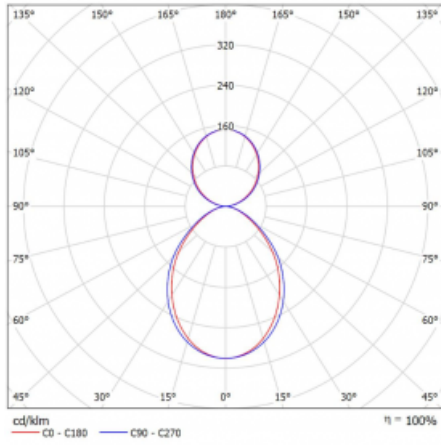

Curve

Luminaire power input 22.6 W $\pm$ 10 %

Connection of the luminaires Electronic ballast non-dimmable

Electrical voltage 220-240V

Frequency 50/60Hz

⊕ CE IP 40