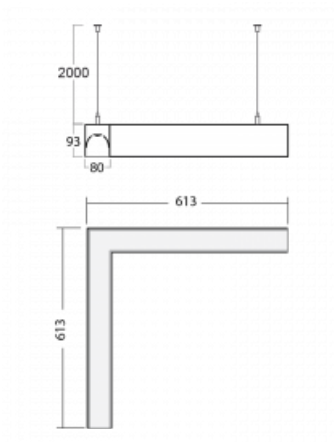

Luminaire

Lina80-S

11S-521I-20GEE/840, S

EPD®

Lina80-S luminaires are available in recessed, surface, suspended or wall mounted versions, including the illuminated corner segments. Lina80-S system luminaire can be used to create different shapes or long lines, with special joints that prevent any light to shine through, creating thus a seamless visual effect, suitable for small offices as well as big halls.

Technical drawing

| | |
|--|-------------------------|
| Type of installation | Suspended |
| Light distribution | Direct-indirect |
| Luminaire shape | Corner |
| Colour of the luminaires | Silver |
| Material | Aluminium |
| Lifetime | L90/B50 50 000 hours |
| Warranty | 60 months |
| Description of luminaires | Luminaire suspended |
| Dimensions | 613 mm × 613 mm × 93 mm |
| Weight | 5.8 kg |
| Light source | LED MODUL |
| Type of optical system | Microprisma |
| Luminous flux | 2710 lm ± 10 % |
| Colour Temperature | 4000 K cool white |
| Luminous efficacy | 120 lm/W |
| MacAdam Light source | 2 |
| Colour rendering index | 80 |
| UGR max. X=4H Y=8H, $\rho=70,50,20$ | 16.4 |

Photos

Accessories

00-00200, N
 straight connector

00-00300, N
 wire suspension
 2000mm

00-00301, N
 wire suspension
 4000mm

00-00302, N
 wire suspension
 6000mm

00-00352, K
 cable 3x0,75 2000mm

00-00355, K
 cable 5x0,75 2000mm

00-00356, K
 cable 5x0,75 4000mm

00-00358, K
 cable 3x0,75 4000mm

00-00360, K
 cable 3x0,75 6000mm

00-00363, K
 cable 5x1,5 2000mm

00-00364, K
 cable 5x1,5 4000mm

00-00365, K
 cable 5x1,5 6000mm

00-00370, S
 ceiling cup 80x80x32mm