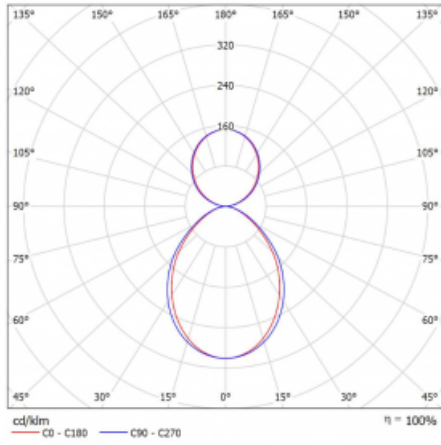

Curve

Luminaire power input 22.6 W ± 10 %

Connection of the luminaires Electronic ballast non-dimmable

Electrical voltage 220-240V

Frequency 50/60Hz

⊕ CE IP 40