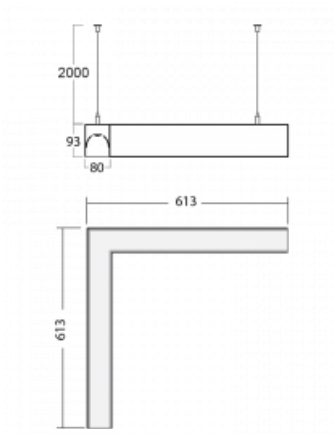

# Lina80-S

11S-521I-20GEE/830, S

EPD®

Lina80-S luminaires are available in recessed, surface, suspended or wall mounted versions, including the illuminated corner segments. Lina80-S system luminaire can be used to create different shapes or long lines, with special joints that prevent any light to shine through, creating thus a seamless visual effect, suitable for small offices as well as big halls.

## Technical drawing

Type of installation	Suspended
Light distribution	Direct-indirect
Luminaire shape	Corner
Colour of the luminaires	Silver
Material	Aluminium
Lifetime	L90/B50 50 000 hours
Warranty	60 months
Description of luminaires	Luminaire suspended
Dimensions	613 mm × 613 mm × 93 mm
Weight	5.8 kg
Light source	LED MODUL
Type of optical system	Microprisma
Luminous flux	2580 lm ± 10 %
Colour Temperature	3000 K warm white
Luminous efficacy	114 lm/W
MacAdam Light source	2
Colour rendering index	80
UGR max. X=4H Y=8H, $\rho=70,50,20$	16.2

**00-00352, K**  
 cable 3x0,75 2000mm

**00-00355, K**  
 cable 5x0,75 2000mm

**00-00356, K**  
 cable 5x0,75 4000mm

**00-00358, K**  
 cable 3x0,75 4000mm

**00-00360, K**  
 cable 3x0,75 6000mm

**00-00363, K**  
 cable 5x1,5 2000mm