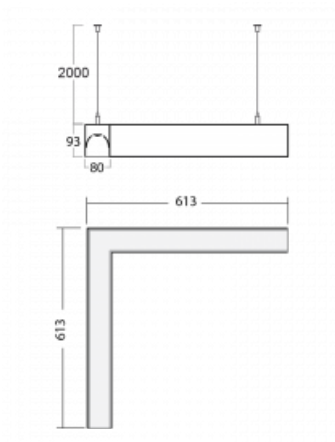

Luminaire

Lina80-S

11S-521I-20GEE/830, B

EPD®

Lina80-S luminaires are available in recessed, surface, suspended or wall mounted versions, including the illuminated corner segments. Lina80-S system luminaire can be used to create different shapes or long lines, with special joints that prevent any light to shine through, creating thus a seamless visual effect, suitable for small offices as well as big halls.

Technical drawing

| | |
|--|-------------------------|
| Type of installation | Suspended |
| Light distribution | Direct-indirect |
| Luminaire shape | Corner |
| Colour of the luminaires | Black |
| Material | Aluminium |
| Lifetime | L90/B50 50 000 hours |
| Warranty | 5 years |
| Description of luminaires | Luminaire suspended |
| Dimensions | 613 mm × 613 mm × 93 mm |
| Weight | 5.8 kg |
| Light source | LED MODUL |
| Type of optical system | Microprisma |
| Luminous flux* | 2580 lm |
| Colour Temperature | 3000 K warm white |
| Luminous efficacy | 114 lm/W |
| MacAdam Light source | 2 |
| Colour rendering index | 80 |
| UGR max. X=4H Y=8H, $\rho=70,50,20$ | 16.2 |

Installation instructions

Photos

Accessories

00-00200, N
 straight connector

00-00300, N
 wire suspension
 2000mm

00-00301, N
 wire suspension
 4000mm

00-00302, N
 wire suspension
 6000mm

00-00352, K
 cable 3x0,75 2000mm

00-00355, K
 cable 5x0,75 2000mm

00-00356, K
 cable 5x0,75 4000mm

00-00358, K
 cable 3x0,75 4000mm

00-00360, K
 cable 3x0,75 6000mm

00-00363, K
 cable 5x1,5 2000mm

00-00364, K
 cable 5x1,5 4000mm

00-00365, K
 cable 5x1,5 6000mm