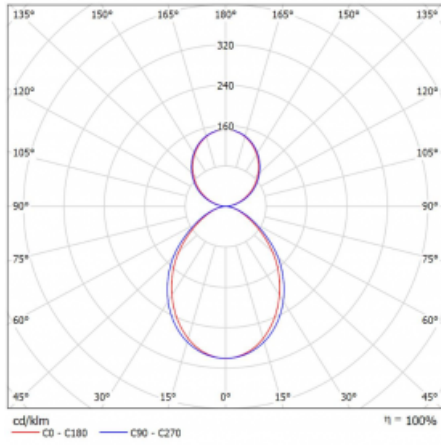

Curve

Luminaire power input 22.6 W ± 10 %

Connection of the luminaires DALI dimmable

Electrical voltage 220-240V

Frequency 50/60Hz

⊕ CE IP 40