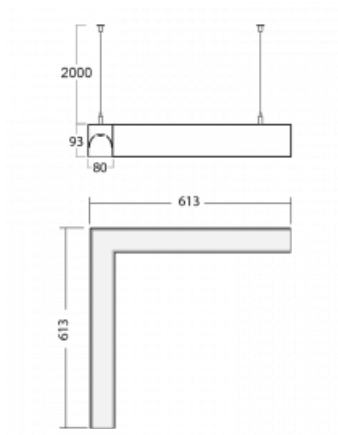

# Lina80-S

11S-521I-20GED/840, S

EPD®

Lina80-S luminaires are available in recessed, surface, suspended or wall mounted versions, including the illuminated corner segments. Lina80-S system luminaire can be used to create different shapes or long lines, with special joints that prevent any light to shine through, creating thus a seamless visual effect, suitable for small offices as well as big halls.

## Technical drawing

Type of installation	Suspended
Light distribution	Direct-indirect
Luminaire shape	Corner
Colour of the luminaires	Silver
Material	Aluminium
Lifetime	L90/B50 50 000 hours
Warranty	60 months
Description of luminaires	Luminaire suspended
Dimensions	613 mm × 613 mm × 93 mm
Weight	5.8 kg
Light source	LED MODUL
Type of optical system	Microprisma
Luminous flux	2710 lm ± 10 %
Colour Temperature	4000 K cool white
Luminous efficacy	120 lm/W
MacAdam Light source	2
Colour rendering index	80
UGR max. X=4H Y=8H, $\rho=70,50,20$	16.4

**00-00355, K**  
 cable 5x0,75 2000mm

**00-00356, K**  
 cable 5x0,75 4000mm

**00-00363, K**  
 cable 5x1,5 2000mm

**00-00364, K**  
 cable 5x1,5 4000mm

**00-00365, K**  
 cable 5x1,5 6000mm

**00-00366, K**  
 cable 7x0,75 2000mm