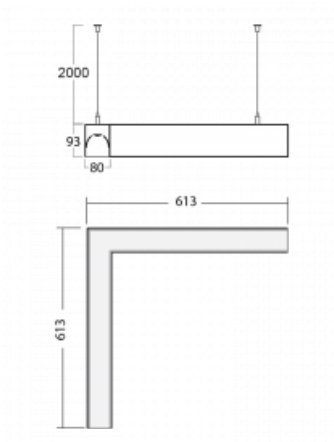

# Lina80-S

11S-521I-20GED/840, B

Dimensions	613 mm × 613 mm × 93 mm
Weight	5.8 kg
Light source	LED MODUL

**EPD**<sup>®</sup>

Lina80-S luminaires are available in recessed, surface, suspended or wall mounted versions, including the illuminated corner segments. Lina80-S system luminaire can be used to create different shapes or long lines, with special joints that prevent any light to shine through, creating thus a seamless visual effect, suitable for small offices as well as big halls.

## Technical drawing

**00-00355, K**  
 cable 5x0,75 2000mm

**00-00356, K**  
 cable 5x0,75 4000mm

**00-00363, K**  
 cable 5x1,5 2000mm

**00-00364, K**  
 cable 5x1,5 4000mm

**00-00365, K**  
 cable 5x1,5 6000mm

**00-00366, K**  
 cable 7x0,75 2000mm