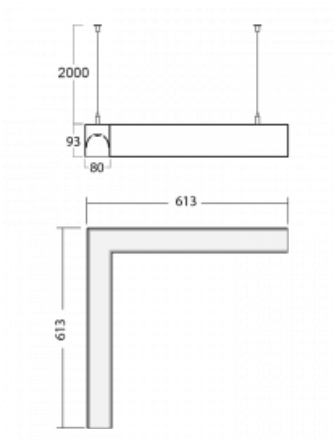

Technical drawing

Type of optical system	Microprisma
Luminous flux*	2580 lm
Colour Temperature	3000 K warm white
Luminous efficacy	114 lm/W
MacAdam Light source	2
Colour rendering index	80
UGR max. X=4H Y=8H, $\rho=70,50,20$	16.2