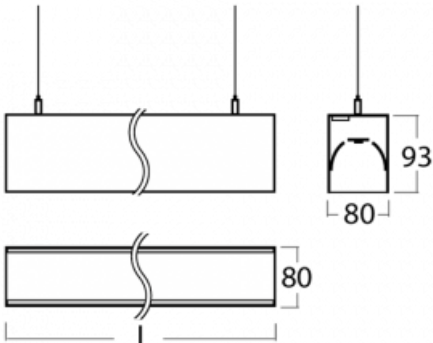

# Lina80-S

11S-501K-40GGM3/830, W

Lina80-S luminaires are available in recessed, surface, suspended or wall mounted versions, including the illuminated corner segments. Lina80-S system luminaire can be used to create different shapes or long lines, with special joints that prevent any light to shine through, creating thus a seamless visual effect, suitable for small offices as well as big halls.

Technical drawing

Type of installation	Wall mounted, Suspended
Light distribution	Direct-indirect
Luminaire shape	Linear
Colour of the luminaires	White
Material	Aluminium
Lifetime	L90/B50 50 000 hours
Warranty	60 months
Description of luminaires	Luminaire wall mounted/suspended
Dimensions	2244 mm × 80 mm × 93 mm
Light source	LED MODUL
Type of optical system	Opal diffuser
Luminous flux	10290 lm ± 10 %
Colour Temperature	3000 K warm white
Luminous efficacy	123 lm/W
MacAdam Light source	2
Colour rendering index	80
UGR max. X=4H Y=8H, ρ=70,50,20	21.7

**00-00355, K**  
 cable 5x0,75 2000mm

**00-00356, K**  
 cable 5x0,75 4000mm

**00-00363, K**  
 cable 5x1,5 2000mm

**00-00364, K**  
 cable 5x1,5 4000mm

**00-00365, K**  
 cable 5x1,5 6000mm

**00-00366, K**  
 cable 7x0,75 2000mm