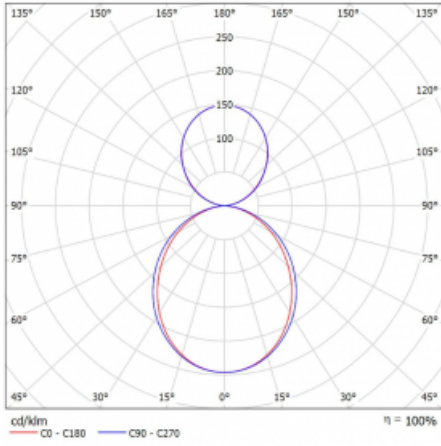

Curve

Luminaire power input 51.1 W ± 10 %

Connection of the luminaires Electronic ballast non-dimmable with 3h emergency

Electrical voltage 220-240V

Frequency 50/60Hz

⊕ CE IP 40