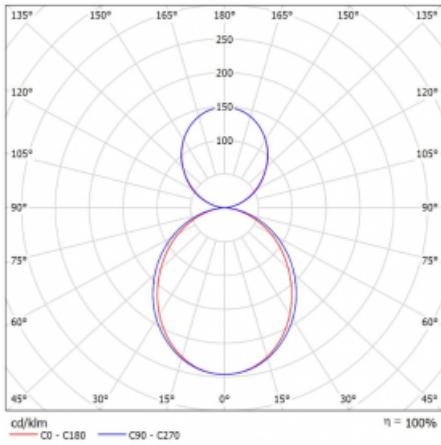

Dimensions 2244 mm × 80 mm × 93 mm

Weight 9.5 kg

Light source LED MODUL

Type of optical system Opal diffuser

Luminous flux* 6680 lm

Colour Temperature 3000 K warm white

Luminous efficacy 131 lm/W

MacAdam Light source 2

Colour rendering index 80

UGR max. X=4H 20.2
Y=8H, $\rho=70,50,20$

Luminaire

Lina80-S

11S-501K-40GEE/830, W

Lina80-S luminaires are available in recessed, surface, suspended or wall mounted versions, including the illuminated corner segments. Lina80-S system luminaire can be used to create different shapes or long lines, with special joints that prevent any light to shine through, creating thus a seamless visual effect, suitable for small offices as well as big halls.

Technical drawing

Curve

Luminaire power input* 51.1 W

Connection of the luminaires ON/OFF

Electrical voltage 220-240V

Frequency 50/60Hz

⊕ CE IP 40

* $\pm 10\%$