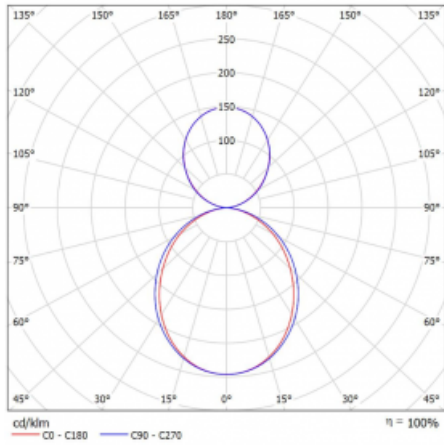

Curve

Luminaire power input 72 W ± 10 %

Connection of the luminaires Electronic ballast non-dimmable

Electrical voltage 220-240V

Frequency 50/60Hz

⊕ CE IP 40