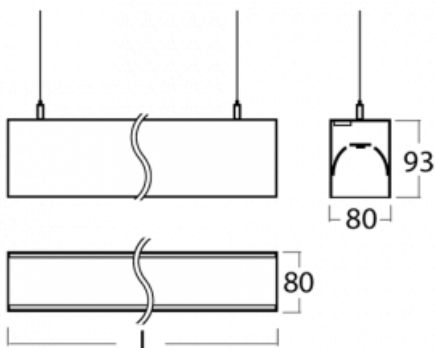

Luminaire

Lina80-S

11S-501K-35GGE/840, S

EPD®

Lina80-S luminaires are available in recessed, surface, suspended or wall mounted versions, including the illuminated corner segments. Lina80-S system luminaire can be used to create different shapes or long lines, with special joints that prevent any light to shine through, creating thus a seamless visual effect, suitable for small offices as well as big halls.

Technical drawing

Type of installation Wall mounted, Suspended

Light distribution Direct-indirect

Luminaire shape Linear

Colour of the luminaires Silver

Material Aluminium

Lifetime L90/B50 50 000 hours

Warranty 60 months

Description of luminaires Luminaire wall mounted/suspended

Dimensions 1964 mm × 80 mm × 93 mm

Weight 8 kg

Light source LED MODUL

Type of optical system Opal diffuser

Luminous flux 9330 lm ± 10 %

Colour Temperature 4000 K cool white