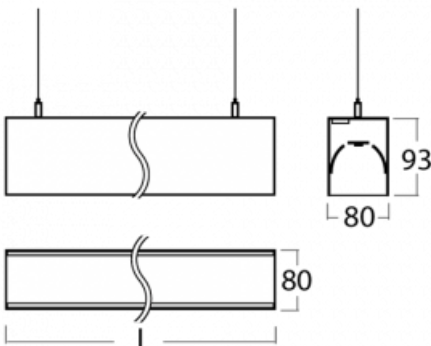

# Lina80-S

11S-501K-35GGE/840, B

EPD®

Lina80-S luminaires are available in recessed, surface, suspended or wall mounted versions, including the illuminated corner segments. Lina80-S system luminaire can be used to create different shapes or long lines, with special joints that prevent any light to shine through, creating thus a seamless visual effect, suitable for small offices as well as big halls.

## Technical drawing

Type of installation Wall mounted, Suspended

Light distribution Direct-indirect

Luminaire shape Linear

Colour of the luminaires Black

Material Aluminium

Lifetime L90/B50 50 000 hours

Warranty 60 months

Description of luminaires Luminaire wall mounted/suspended

Dimensions 1964 mm × 80 mm × 93 mm

Light source LED MODUL

Type of optical system Opal diffuser

Luminous flux 9330 lm ± 10 %

Colour Temperature 4000 K cool white