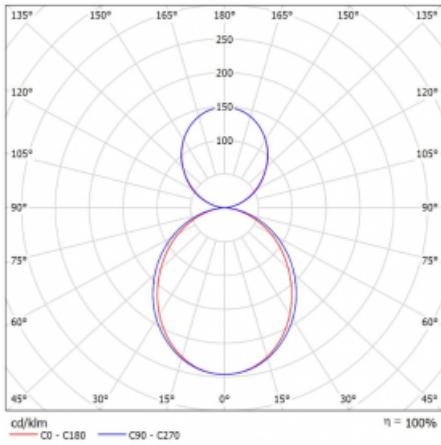

Curve

Luminaire power input 43.8 W $\pm$ 10 %

Connection of the luminaires Electronic ballast non-dimmable with 1h emergency

Electrical voltage 220-240V

Frequency 50/60Hz

⊕ CE IP 40