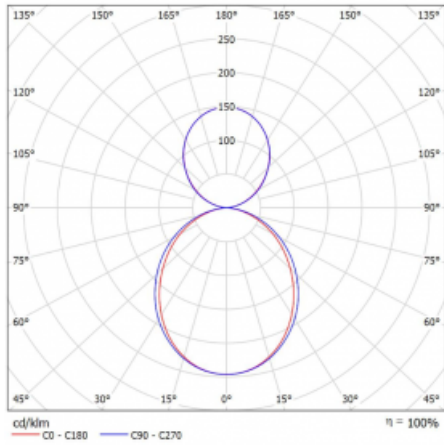

Curve

Luminaire power input* 84 W

Connection of the luminaires DALI

Electrical voltage 220-240V

Frequency 50/60Hz

⊕ CE IP 40

* $\pm 10\%$