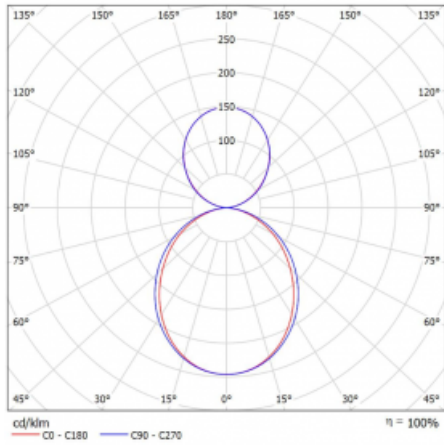

Curve

Luminaire power input 36.5 W $\pm$ 10 %

Connection of the luminaires Electronic ballast non-dimmable with 3h emergency

Electrical voltage 220-240V

Frequency 50/60Hz

⊕ CE IP 40