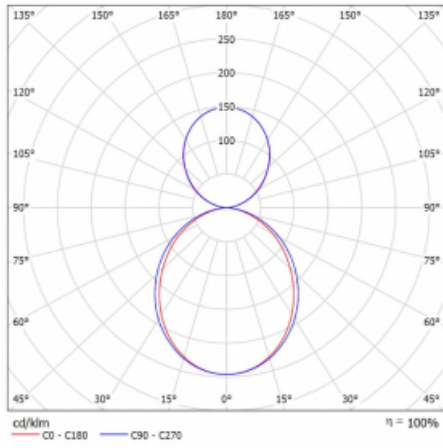

Description of luminaires Luminaire wall mounted/suspended

Dimensions 1403 mm × 80 mm × 93 mm

Light source LED MODUL

Type of optical system Opal diffuser

Luminous flux 4050 lm ± 10 %

Colour Temperature 4000 K cool white

Luminous efficacy 139 lm/W

MacAdam Light source 2

Colour rendering index 80

UGR max. X=4H 20.9
Y=8H, ρ=70,50,20

Curve

Luminaire power input 29.2 W ± 10 %

Connection of the luminaires Electronic ballast non-dimmable with 1h emergency