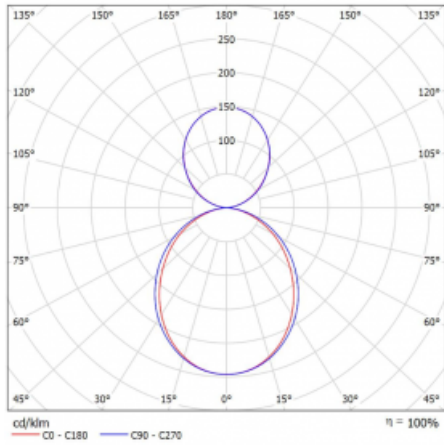

Curve

Luminaire power input* 29.2 W

Connection of the luminaires ON/OFF + 1h emergency

Electrical voltage 220-240V

Frequency 50/60Hz

⊕ CE IP 40

*±10 %