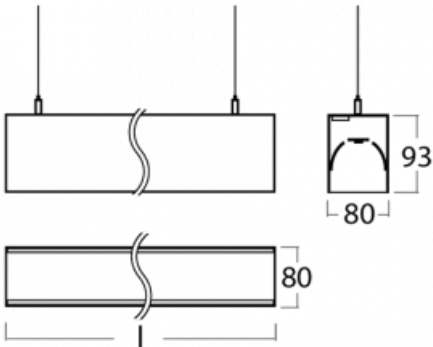

# Lina80-S

11S-501K-20GHE/840, S

Lina80-S luminaires are available in recessed, surface, suspended or wall mounted versions, including the illuminated corner segments. Lina80-S system luminaire can be used to create different shapes or long lines, with special joints that prevent any light to shine through, creating thus a seamless visual effect, suitable for small offices as well as big halls.

## Technical drawing

Type of installation	Wall mounted, Suspended
Light distribution	Direct-indirect
Luminaire shape	Linear
Colour of the luminaires	Silver
Material	Aluminium
Lifetime	L90/B50 50 000 hours
Warranty	60 months
Description of luminaires	Luminaire wall mounted/suspended
Dimensions	1122 mm × 80 mm × 93 mm
Light source	LED MODUL
Type of optical system	Opal diffuser
Luminous flux	6200 lm ± 10 %
Colour Temperature	4000 K cool white
Luminous efficacy	123 lm/W
MacAdam Light source	2
Colour rendering index	80
UGR max. X=4H Y=8H, ρ=70,50,20	23.7