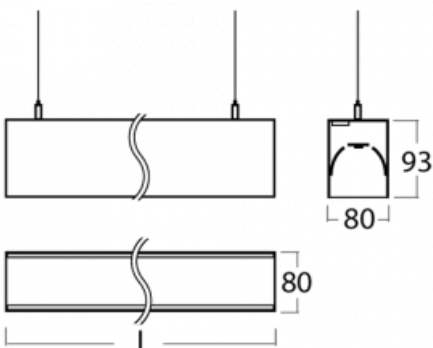

Luminaire

Lina80-S

11S-501K-20GGM3/830, S

EPD®

Lina80-S luminaires are available in recessed, surface, suspended or wall mounted versions, including the illuminated corner segments. Lina80-S system luminaire can be used to create different shapes or long lines, with special joints that prevent any light to shine through, creating thus a seamless visual effect, suitable for small offices as well as big halls.

Technical drawing

Type of installation Wall mounted, Suspended

Light distribution Direct-indirect

Luminaire shape Linear

Colour of the luminaires Silver

Material Aluminium

Lifetime L90/B50 50 000 hours

Warranty 60 months

Description of luminaires Luminaire wall mounted/suspended

Dimensions 1122 mm × 80 mm × 93 mm

Light source LED MODUL

Type of optical system Opal diffuser

Luminous flux 4440 lm ± 10 %

Colour Temperature 3000 K warm white