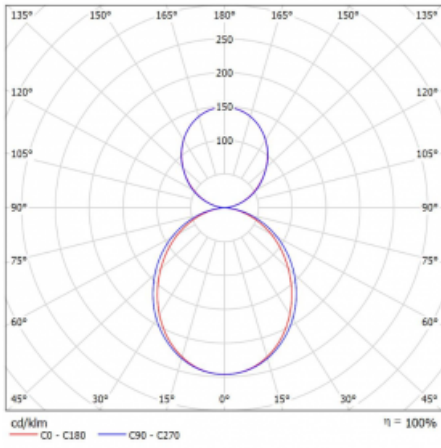

Description of luminaires Luminaire wall mounted/suspended

Dimensions 1122 mm × 80 mm × 93 mm

Light source LED MODUL

Type of optical system Opal diffuser

Luminous flux 4440 lm ± 10 %

Colour Temperature 3000 K warm white

Luminous efficacy 123 lm/W

MacAdam Light source 2

Colour rendering index 80

UGR max. X=4H 22.5

Y=8H, ρ=70,50,20

Curve

Luminaire power input 36 W \pm 10 %

Connection of the luminaires Electronic ballast non-dimmable with 1h emergency