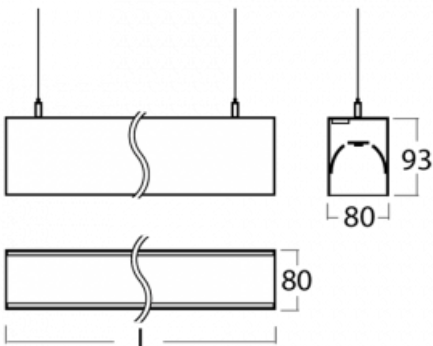

Technical drawing