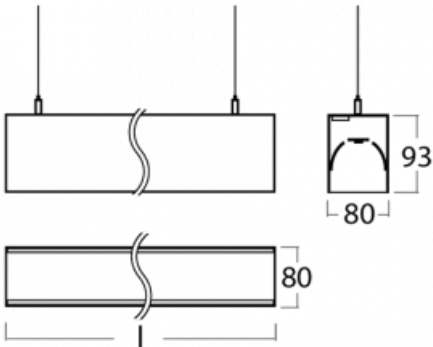

# Lina80-S

11S-501K-20GEM/830, B

Lina80-S luminaires are available in recessed, surface, suspended or wall mounted versions, including the illuminated corner segments. Lina80-S system luminaire can be used to create different shapes or long lines, with special joints that prevent any light to shine through, creating thus a seamless visual effect, suitable for small offices as well as big halls.

## Technical drawing

Type of installation	Wall mounted, Suspended
Light distribution	Direct-indirect
Luminaire shape	Linear
Colour of the luminaires	Black
Material	Aluminium
Lifetime	L90/B50 50 000 hours
Warranty	5 years
Description of luminaires	Luminaire wall mounted/suspended
Dimensions	1122 mm × 80 mm × 93 mm
Light source	LED MODUL
Type of optical system	Opal diffuser
Luminous flux*	2880 lm
Colour Temperature	3000 K warm white
Luminous efficacy	132 lm/W
MacAdam Light source	2
Colour rendering index	80
UGR max. X=4H Y=8H, ρ=70,50,20	21

**00-00355, K**  
 cable 5x0,75 2000mm

**00-00356, K**  
 cable 5x0,75 4000mm

**00-00363, K**  
 cable 5x1,5 2000mm

**00-00364, K**  
 cable 5x1,5 4000mm

**00-00365, K**  
 cable 5x1,5 6000mm

**00-00366, K**  
 cable 7x0,75 2000mm