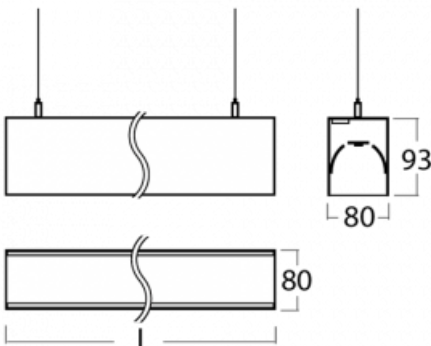

# Lina80-S

11S-501K-15GEE/830, S

EPD®

Lina80-S luminaires are available in recessed, surface, suspended or wall mounted versions, including the illuminated corner segments. Lina80-S system luminaire can be used to create different shapes or long lines, with special joints that prevent any light to shine through, creating thus a seamless visual effect, suitable for small offices as well as big halls.

## Technical drawing

Type of installation	Wall mounted, Suspended
Light distribution	Direct-indirect
Luminaire shape	Linear
Colour of the luminaires	Silver
Material	Aluminium
Lifetime	L90/B50 50 000 hours
Warranty	5 years
Description of luminaires	Luminaire wall mounted/suspended
Dimensions	842 mm × 80 mm × 93 mm
Weight	3.3 kg
Light source	LED MODUL
Type of optical system	Opal diffuser
Luminous flux*	1930 lm
Colour Temperature	3000 K warm white
Luminous efficacy	132 lm/W
MacAdam Light source	2
Colour rendering index	80
UGR max. X=4H Y=8H, $\rho=70,50,20$	19.6