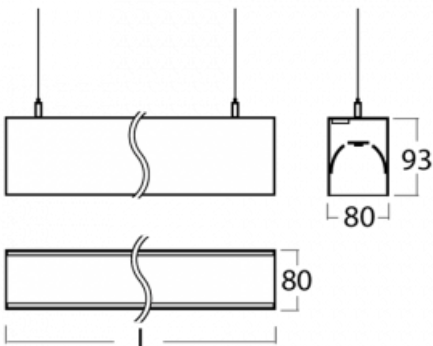

Dimensions 561 mm × 80 mm × 93 mm

Light source LED MODUL

Type of optical system Opal diffuser

Luminous flux\* 3100 lm

Colour Temperature 4000 K cool white

Luminous efficacy 123 lm/W

MacAdam Light source 2

Colour rendering index 80

# Lina80-S

11S-501K-10GHE/840, W

Lina80-S luminaires are available in recessed, surface, suspended or wall mounted versions, including the illuminated corner segments. Lina80-S system luminaire can be used to create different shapes or long lines, with special joints that prevent any light to shine through, creating thus a seamless visual effect, suitable for small offices as well as big halls.

## Technical drawing