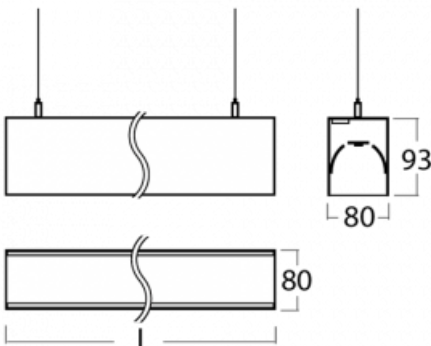

Luminaire

Lina80-S

11S-501I-40GGM3/840, W

EPD®

Lina80-S luminaires are available in recessed, surface, suspended or wall mounted versions, including the illuminated corner segments. Lina80-S system luminaire can be used to create different shapes or long lines, with special joints that prevent any light to shine through, creating thus a seamless visual effect, suitable for small offices as well as big halls.

Technical drawing

Type of installation Wall mounted, Suspended

Light distribution Direct-indirect

Luminaire shape Linear

Colour of the luminaires White

Material Aluminium

Lifetime L90/B50 50 000 hours

Warranty 5 years

Description of luminaires Luminaire wall mounted/suspended

Dimensions 2244 mm × 80 mm × 93 mm

Light source LED MODUL

Type of optical system Microprisma

Luminous flux 9800 lm ± 10 %

Colour Temperature 4000 K cool white