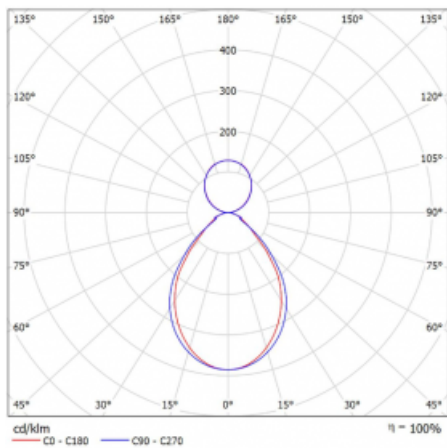

Curve

Luminaire power input* 86.1 W

Connection of the luminaires ON/OFF + 3h emergency

Electrical voltage 220-240V

Frequency 50/60Hz

⊕ CE IP 40

*±10 %