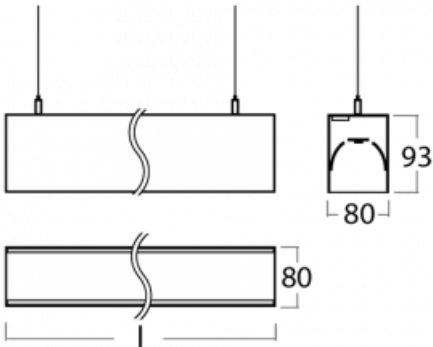

# Lina80-S

11S-501I-40GGM/840, W

Lina80-S luminaires are available in recessed, surface, suspended or wall mounted versions, including the illuminated corner segments. Lina80-S system luminaire can be used to create different shapes or long lines, with special joints that prevent any light to shine through, creating thus a seamless visual effect, suitable for small offices as well as big halls.

### Technical drawing

Type of installation	Wall mounted, Suspended
Light distribution	Direct-indirect
Luminaire shape	Linear
Colour of the luminaires	White
Material	Aluminium
Lifetime	L90/B50 50 000 hours
Warranty	60 months
Description of luminaires	Luminaire wall mounted/suspended
Dimensions	2244 mm × 80 mm × 93 mm
Light source	LED MODUL
Type of optical system	Microprisma
Luminous flux	9800 lm ± 10 %
Colour Temperature	4000 K cool white
Luminous efficacy	114 lm/W
MacAdam Light source	2
Colour rendering index	80
UGR max. X=4H Y=8H, ρ=70,50,20	17.1

**00-00355, K**  
 cable 5x0,75 2000mm

**00-00356, K**  
 cable 5x0,75 4000mm

**00-00363, K**  
 cable 5x1,5 2000mm

**00-00364, K**  
 cable 5x1,5 4000mm

**00-00365, K**  
 cable 5x1,5 6000mm

**00-00366, K**  
 cable 7x0,75 2000mm