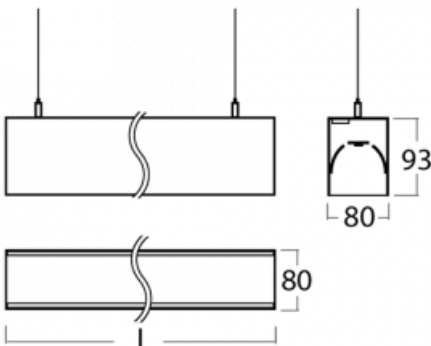

# Lina80-S

11S-501I-40GGM/840, B

EPD®

Lina80-S luminaires are available in recessed, surface, suspended or wall mounted versions, including the illuminated corner segments. Lina80-S system luminaire can be used to create different shapes or long lines, with special joints that prevent any light to shine through, creating thus a seamless visual effect, suitable for small offices as well as big halls.

## Technical drawing

Type of installation Wall mounted, Suspended

Light distribution Direct-indirect

Luminaire shape Linear

Colour of the luminaires Black

Material Aluminium

Lifetime L90/B50 50 000 hours

Warranty 60 months

Description of luminaires Luminaire wall mounted/suspended

Dimensions 2244 mm × 80 mm × 93 mm

Light source LED MODUL

Type of optical system Microprisma

Luminous flux 9800 lm ± 10 %

Colour Temperature 4000 K cool white