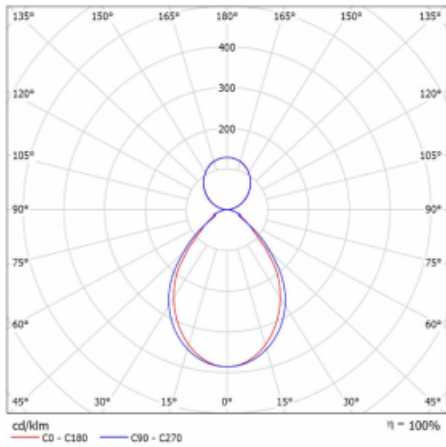

Curve

Luminaire power input* 52.6 W

Connection of the luminaires ON/OFF + 3h emergency

Electrical voltage 220-240V

Frequency 50/60Hz

⊕ CE IP 40

*±10 %