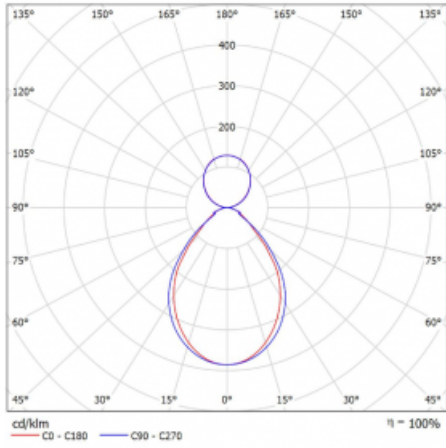

## Technical drawing

Type of installation	Wall mounted, Suspended
Light distribution	Direct-indirect
Luminaire shape	Linear
Colour of the luminaires	Silver
Material	Aluminium
Lifetime	L90/B50 50 000 hours
Warranty	5 years
Description of luminaires	Luminaire wall mounted/suspended
Dimensions	2244 mm × 80 mm × 93 mm
Weight	8.1 kg
Light source	LED MODUL
Type of optical system	Microprisma
Luminous flux*	6370 lm
Colour Temperature	4000 K cool white
Luminous efficacy	121 lm/W
MacAdam Light source	2
Colour rendering index	80
UGR max. X=4H Y=8H, $\rho=70,50,20$	15.6

## Curve

Luminaire power input\* 52.6 W

Connection of the luminaires ON/OFF

Electrical voltage 220-240V

Frequency 50/60Hz

⊕ CE IP 40

\*±10 %