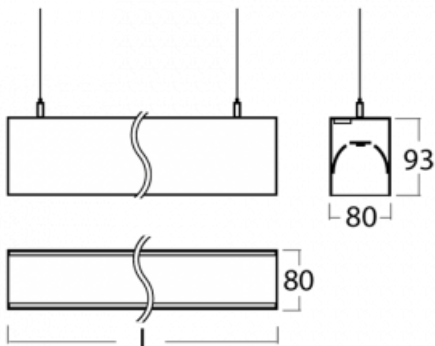

Luminaire

Lina80-S

11S-501I-40GEE/840, S

EPD®

Lina80-S luminaires are available in recessed, surface, suspended or wall mounted versions, including the illuminated corner segments. Lina80-S system luminaire can be used to create different shapes or long lines, with special joints that prevent any light to shine through, creating thus a seamless visual effect, suitable for small offices as well as big halls.

Technical drawing

Type of installation	Wall mounted, Suspended
Light distribution	Direct-indirect
Luminaire shape	Linear
Colour of the luminaires	Silver
Material	Aluminium
Lifetime	L90/B50 50 000 hours
Warranty	60 months
Description of luminaires	Luminaire wall mounted/suspended
Dimensions	2244 mm × 80 mm × 93 mm
Weight	8.1 kg
Light source	LED MODUL
Type of optical system	Microprisma
Luminous flux	6370 lm ± 10 %
Colour Temperature	4000 K cool white
Luminous efficacy	121 lm/W
MacAdam Light source	2
Colour rendering index	80
UGR max. X=4H Y=8H, $\rho=70,50,20$	15.6