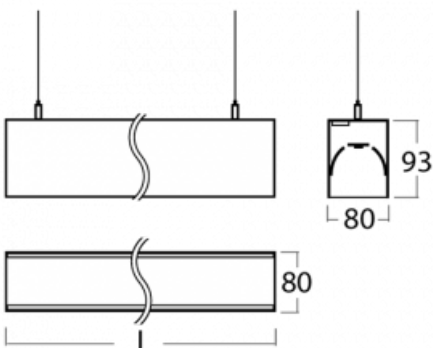

# Lina80-S

11S-501I-40GED/830, B

EPD®

Lina80-S luminaires are available in recessed, surface, suspended or wall mounted versions, including the illuminated corner segments. Lina80-S system luminaire can be used to create different shapes or long lines, with special joints that prevent any light to shine through, creating thus a seamless visual effect, suitable for small offices as well as big halls.

## Technical drawing

Type of installation	Wall mounted, Suspended
Light distribution	Direct-indirect
Luminaire shape	Linear
Colour of the luminaires	Black
Material	Aluminium
Lifetime	L90/B50 50 000 hours
Warranty	5 years
Description of luminaires	Luminaire wall mounted/suspended
Dimensions	2244 mm × 80 mm × 93 mm
Weight	9.1 kg
Light source	LED MODUL
Type of optical system	Microprisma
Luminous flux*	6070 lm
Colour Temperature	3000 K warm white
Luminous efficacy	115 lm/W
MacAdam Light source	2
Colour rendering index	80
UGR max. X=4H Y=8H, $\rho=70,50,20$	15.4