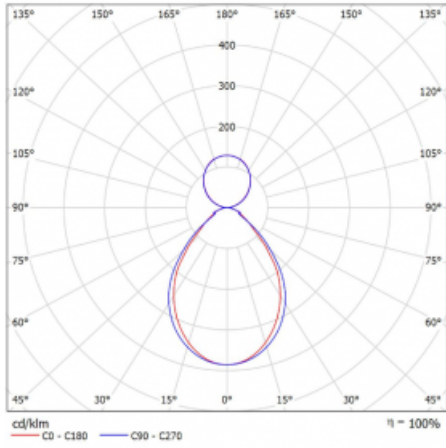

Description of luminaires Luminaire wall mounted/suspended

Dimensions 1964 mm × 80 mm × 93 mm

Weight 8.4 kg

Light source LED MODUL

Type of optical system Microprisma

Luminous flux 10560 lm ± 10 %

Colour Temperature 3000 K warm white

Luminous efficacy 102 lm/W

MacAdam Light source 2

Colour rendering index 80

UGR max. X=4H 18
Y=8H, $\rho=70,50,20$

Curve

Luminaire power input 103.2 W ± 10 %

Connection of the luminaires Electronic ballast non-dimmable